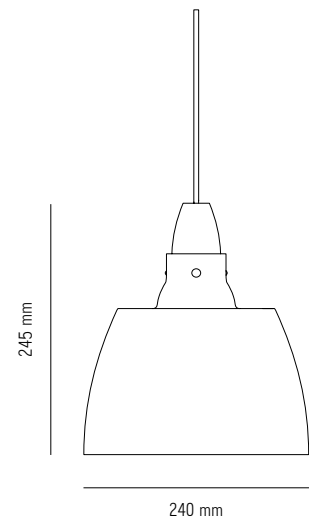

EAN NO	ITEM NO	VARIATION
5712826202104	20210	Jet Black
5712826202111	20211	Oxidized Aluminium
5712826202128	20212	Raw Copper

SPECIFICATION

PRODUCT NAME	HANG ON HONEY PENDANT
DESIGNER	NIELS BAK RASMUSSEN
YEAR	2011
CATEGORY	LIGHTING
TYPE	PENDANT
MATERIAL	ALUMINIUM / COPPER
COLOR / VARIATION	BLACK / OXIDIZED / RAW COPPER
PRODUCT DIMENSIONS	H 245 MM / Ø 240 MM
PACKAGING DIMENSIONS	H 235 X W 255 X D 255 MM
CORD LENGTH	3400 MM
WEIGHT (INCL. PACKAGING)	1,4 KG
LIGHT SOURCE	E27, MAX 60W (220-240V~50/60 HZ)
BULB	NOT INCLUDED
CERTIFICATION	CE, CLASS II, IP20
COUNTRY OF ORIGIN	CHINA
MASTERPACKAGING	1