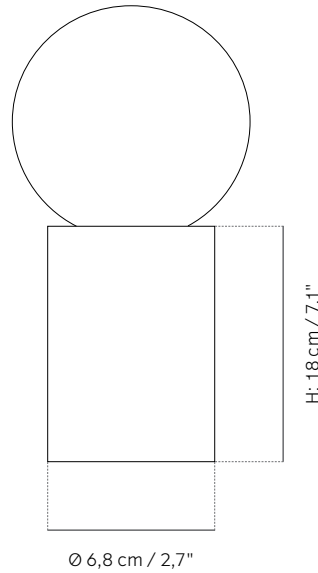

Socket Occasional Lamp

Technical Specifications

Production Process

Sand Casted Brass with a Brushed Finish.

Materials

Solid Brass.

Natural material are subject to variations, therefore every single product is unique.

Weight item (kg)

1,42 kg

Voltage (V)

200-265V

Light Source & Energy Efficiency Class

E27 (included, 45W, A), Max 60W

Lifespan – 30.000 hrs

Light Specification

400 Lumen

2700 Kelvin

Ra > 95

Dimmer

Yes.

Canopy

No, but supplied with a black plug.

Cord Material and Colour

Textile, Black

Cord Length (cm / in)

200 cm / 78,7"

Classification

CE and IP20

Certifications

EMC: EN 55015:2013; EN 61547:2009; EN

61000-3-2:2014; EN 61000-3-3:2013

LVD: EN 60598-2-4:1997; EN60598-1:2015+

AC:2016

Packaging Type

Gift Box

Packaging Measurement (H * W * D)

14,5 cm * 25,5 cm * 25,6 cm

Care Instructions

Use a soft dry cloth to clean. Do not use any cleaners with chemicals or harsh abrasives. Avoid using water.